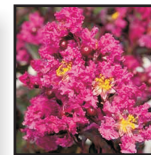

Royalty
5-7' tall, purple

Tightwad
3-4' tall, light red

Velma's Royal
6-8' tall, magenta

Intermediate

Acoma
10' tall, white

Burgundy Cotton
12' tall, blush white

Catawba
12-15' tall, dark purple

Centennial Spirit
12-15' tall, wine red

Delta Flame
8-12' tall, dark red

Delta Fusion
8-12' tall, dark pink

Delta Jazz
8-12' tall, bright pink

Delta Moonlight
8-12' tall, white

Ebony Embers
10-12' tall, deep red

Ebony Fire
10-12' tall, crimson red