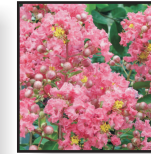

Crape Myrtles

Miniature & Weeping

Baton Rouge
2-3' tall, deep red

Bayou Marie
2-3' tall, pink

Chickasaw
2' tall, pink

Delta Blush
1-2' tall, peach pink

Houston
2' tall, light red

New Orleans
2' tall, purple

Orchid Cascade
1-2' tall, lavender

Princess Jaden
1-2' tall, lavender

Princess Lyla
2' tall, rose pink

Rosey Carpet
1' tall, rose pink

Sacramento
2-3' tall, pink

Violet Filli
1' tall, lavender

White Cascade
12-18" tall, white

World's Fair
2' tall, light red

Dwarf

Berry Dazzle
3-4' tall, red

Cherry Dazzle
3-4' tall, bright red

Coral Magic
6-10' tall, salmon pink

Double Feature
6-8' tall, wine red

Early Bird Lavender
5-8' tall, lavender pink

Early Bird Purple
5-8' tall, purple

Petite Embers
4-5' tall, rose red

Petite Pinkie
4-5' tall, clear pink

Petite Plum
4-5' tall, purple

Petite Red Imp
4-5' tall, crimson red

Plum Magic
6-10' tall, fuchsia pink