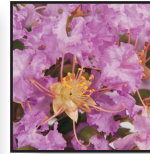

Orchid Cascade
1-2' tall, lavender

Princess Jaden
1-2' tall, lavender

Princess Lyla
2' tall, rose pink

Rosey Carpet
1' tall, rose pink

Sacramento
2-3' tall, pink

Violet Filli
1' tall, lavender

White Cascade
12-18" tall, white

World's Fair
2' tall, light red

Dwarf

Berry Dazzle
3-4' tall, red

Cherry Dazzle
3-4' tall, bright red

Coral Magic
6-10' tall, salmon pink

Double Feature
6-8' tall, wine red

Early Bird Lavender
5-8' tall, lavender pink

Early Bird Purple
5-8' tall, purple

Petite Embers
4-5' tall, rose red

Petite Pinkie
4-5' tall, clear pink

Petite Plum
4-5' tall, purple

Petite Red Imp
4-5' tall, crimson red

Plum Magic
6-10' tall, fuchsia pink