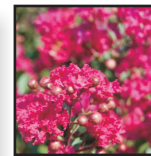

Princess Kylie
5-8' tall, magenta