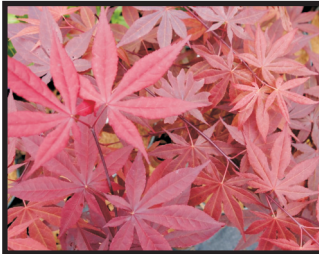

Japanese Maples

日陰のための木

8-12' tall x 8' wide

15-20' tall x 15' wide

10-12' tall x 10' wide

15-20' tall x 15' wide

8-10' tall x 10' wide

5-10' tall x 6' wide

10-15' tall x 15' wide

8-12' tall x 15' wide

10-12' tall x 10' wide

6' tall x 6' wide

15-20' tall x 15' wide

6-8' tall x 6' wide

Oshio Beni

15-20' tall x 15' wide

8-10' tall x 6' wide

10-15' tall x 8' wide

6-8' tall x 8' wide

12' tall x 8' wide

6-8' tall x 10' wide

8-10' tall x 10' wide

8-10' tall x 10' wide