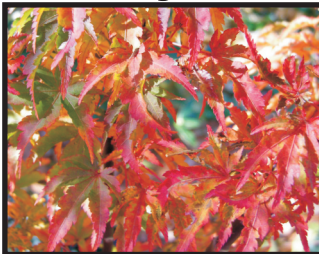

Shishigashira